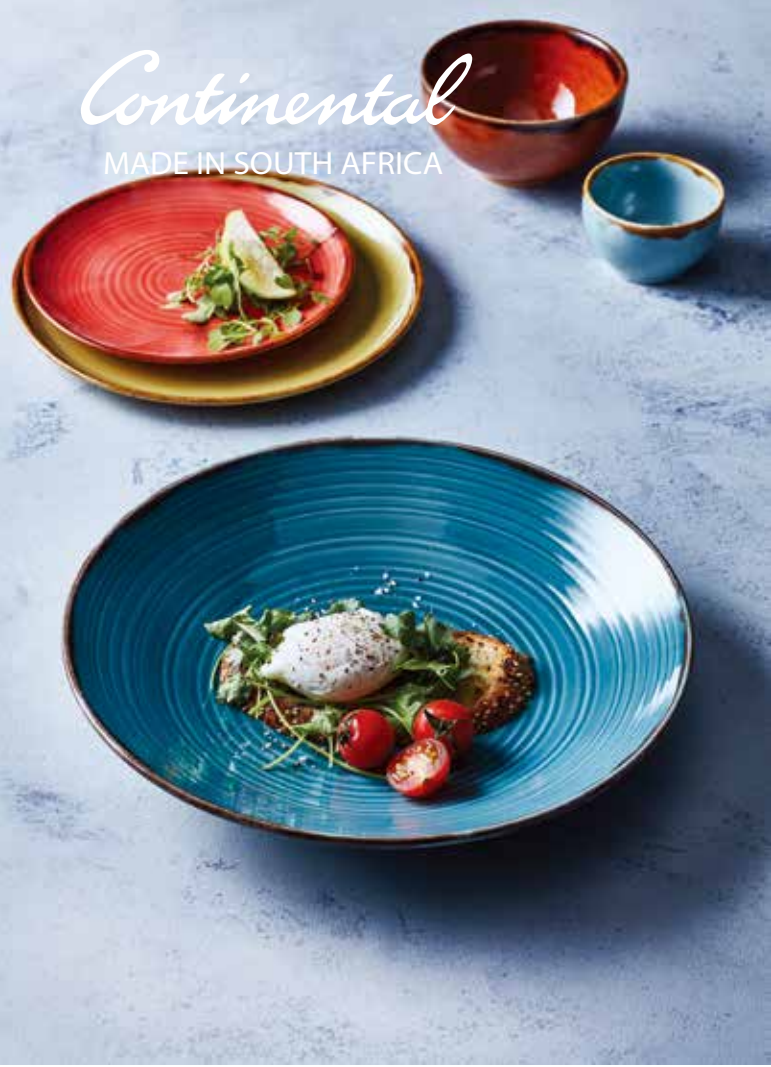

*Continental*  
MADE IN SOUTH AFRICA

Melon  
Code - 191

Olive  
Code - 192

Corn Blue  
Code - 193

Honey  
Code - 194

Milk  
Code - 195

Almond  
Code - 196

Spice  
Code - 197